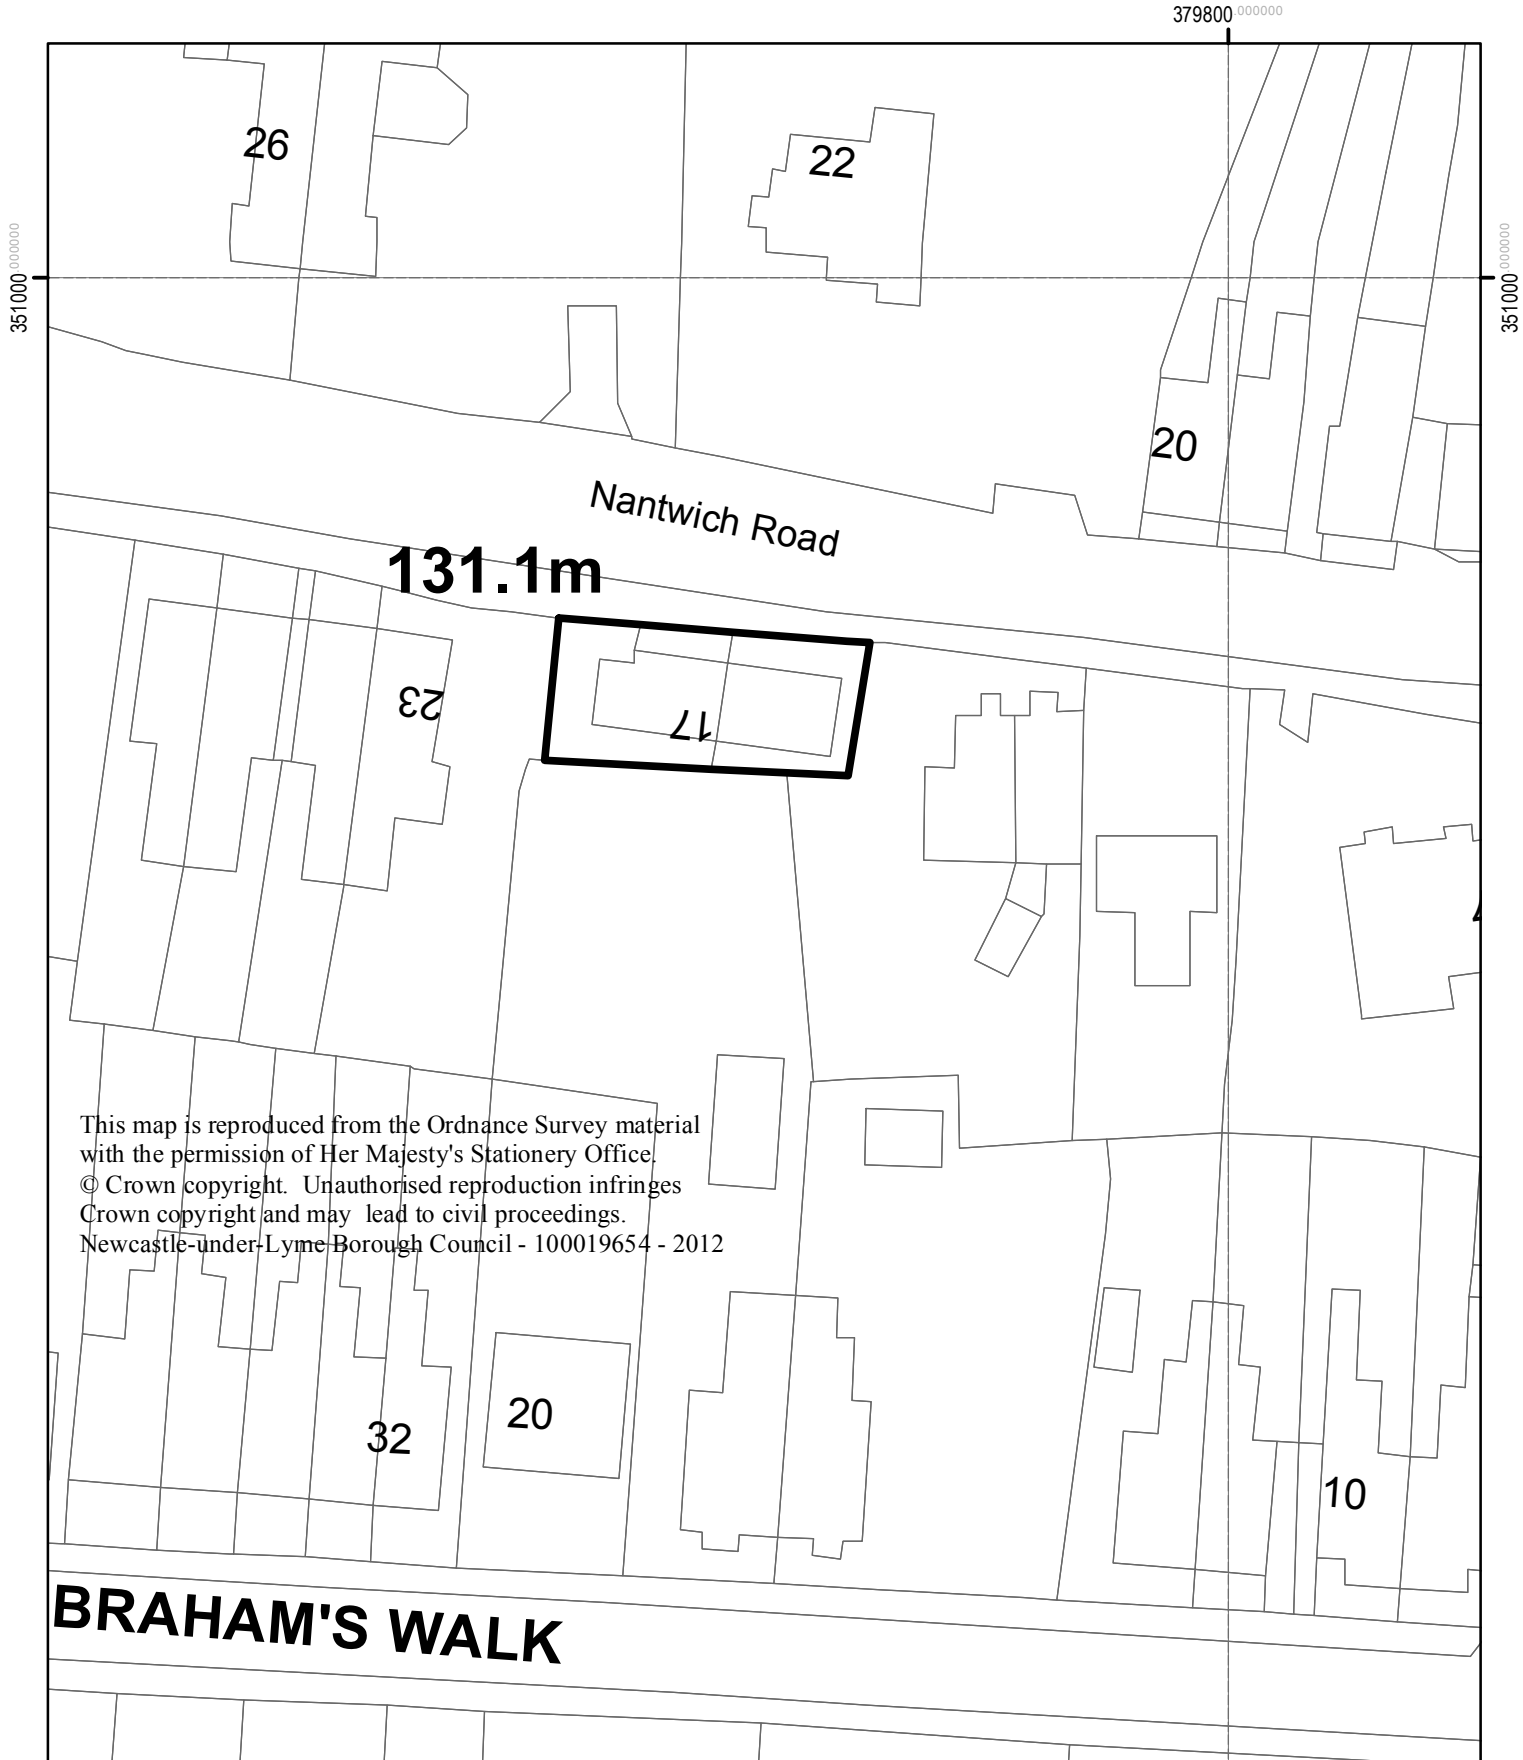

13/00203/FUL  
15 -17 Nantwich Road  
Audley

NEWCASTLE-UNDER-LYME  
BOROUGH COUNCIL

This map is reproduced from the Ordnance Survey material with the permission of Her Majesty's Stationery Office. © Crown copyright. Unauthorised reproduction infringes Crown copyright and may lead to civil proceedings. Newcastle-under-Lyme Borough Council - 100019654 - 2012

Newcastle under Lyme Borough Council  
Planning & Development Services  
Date 02.04.2013

379800 000000

**1:500**  
N